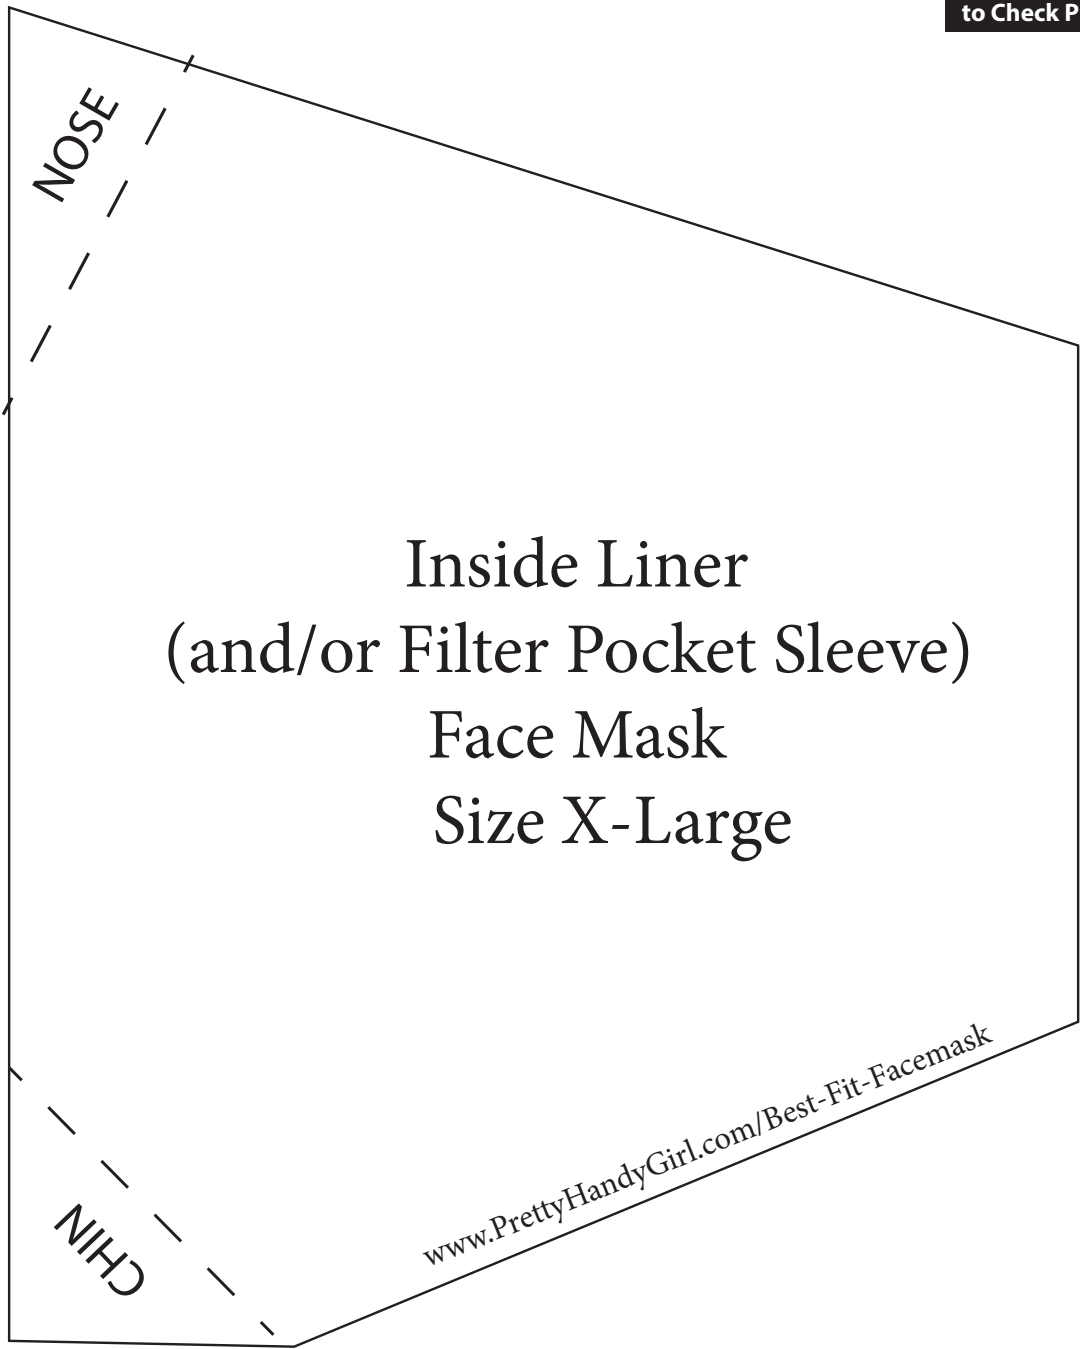

Print at  
Actual  
Size.  
Use this  
1 Inch Box  
to Check Print

Outside Face Mask  
Size X-Large

Print at  
Actual  
Size.  
Use this  
1 Inch Box  
to Check Print

Inside Liner  
(and/or Filter Pocket Sleeve)  
Face Mask  
Size X-Large